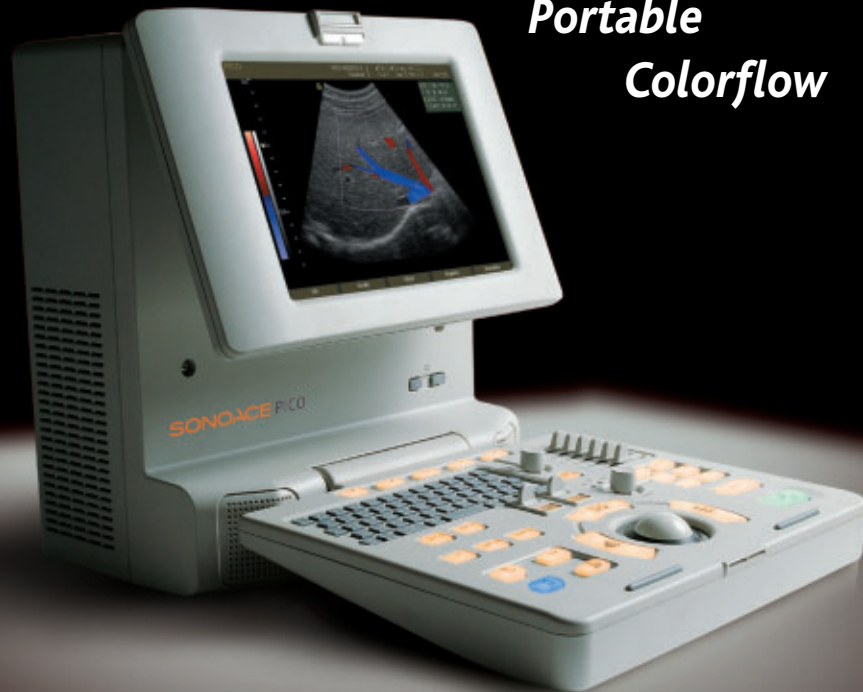

The Value Choice in Portable Color

SONOACE PICO

*Powerfully
Portable
Colorflow*

see it all ● ● ●
MEDISON